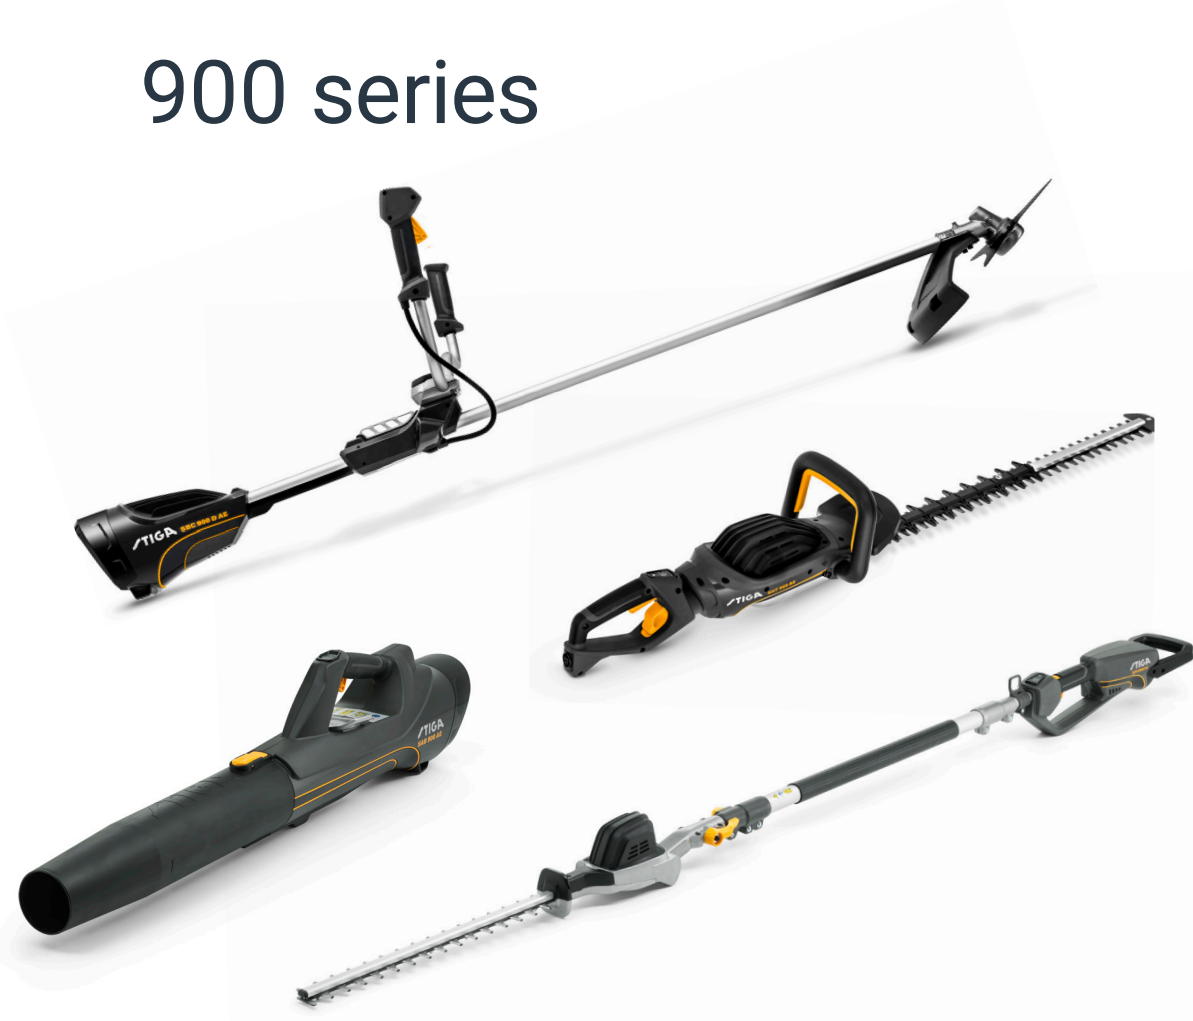

48V Battery garden tools Choose your EPOWER

EXPERT

900 series

	Battery harness		7.5 Ah	5 Ah	4 Ah	2 Ah
Bike handle brushcutter SBC 900 D AE	✓	2x	70'	50'	35'	-
Hedge trimmer SHT 900 AE	✓	2x	180'	120'	90'	-
Blower SAB 900 AE	✓	2x	100'	70'	50'	-
Pole hedger SPH 900 AE	✓	2x	200'	135'	100'	-

EXPERIENCE

700 series

	Battery harness		7.5 Ah	5 Ah	4 Ah	2 Ah
Bike handle brushcutter * SBC 700 D AE	✓	1x	57'-113'	38'-75'	30'-60'	-
Loop handle brushcutter * SBC 700 AE	✓	1x	57'-113'	38'-75'	30'-60'	-
Hedge trimmer SHT 700 AE	✓	1x	150'	100'	80'	40'
Blower ** SAB 700 AE	✓	1x	34'-49'-225'	23'-33'-150'	18'-26'-120'	-
Pole hedger SPH 700 AE	✓	1x	150'	100'	80'	40'
Pole saw SPS 700 AE	✓	1x	56'	38'	30'	-

500 series

Pruner chainsaw SPR 500 AE	✓	1x	23'	15'	12'	-
Brushcutter * SBC 500 AE	-	1x	-	38'-75'	30'-60'	15'-30'
Lawn trimmer SGT 500 AE	-	1x	-	50'	40'	20'
Hedge trimmer SHT 500 AE	-	1x	-	125'	100'	50'
Blower ** SAB 500 AE	-	1x	-	25'-38'-160'	20'-30'-130'	10'-15'-65'
Multi-tool (hedger) SMT 500 AE	-	1x	-	100'	80'	40'
Multi-tool (pruner) SMT 500 AE	-	1x	-	38'	30'	15'