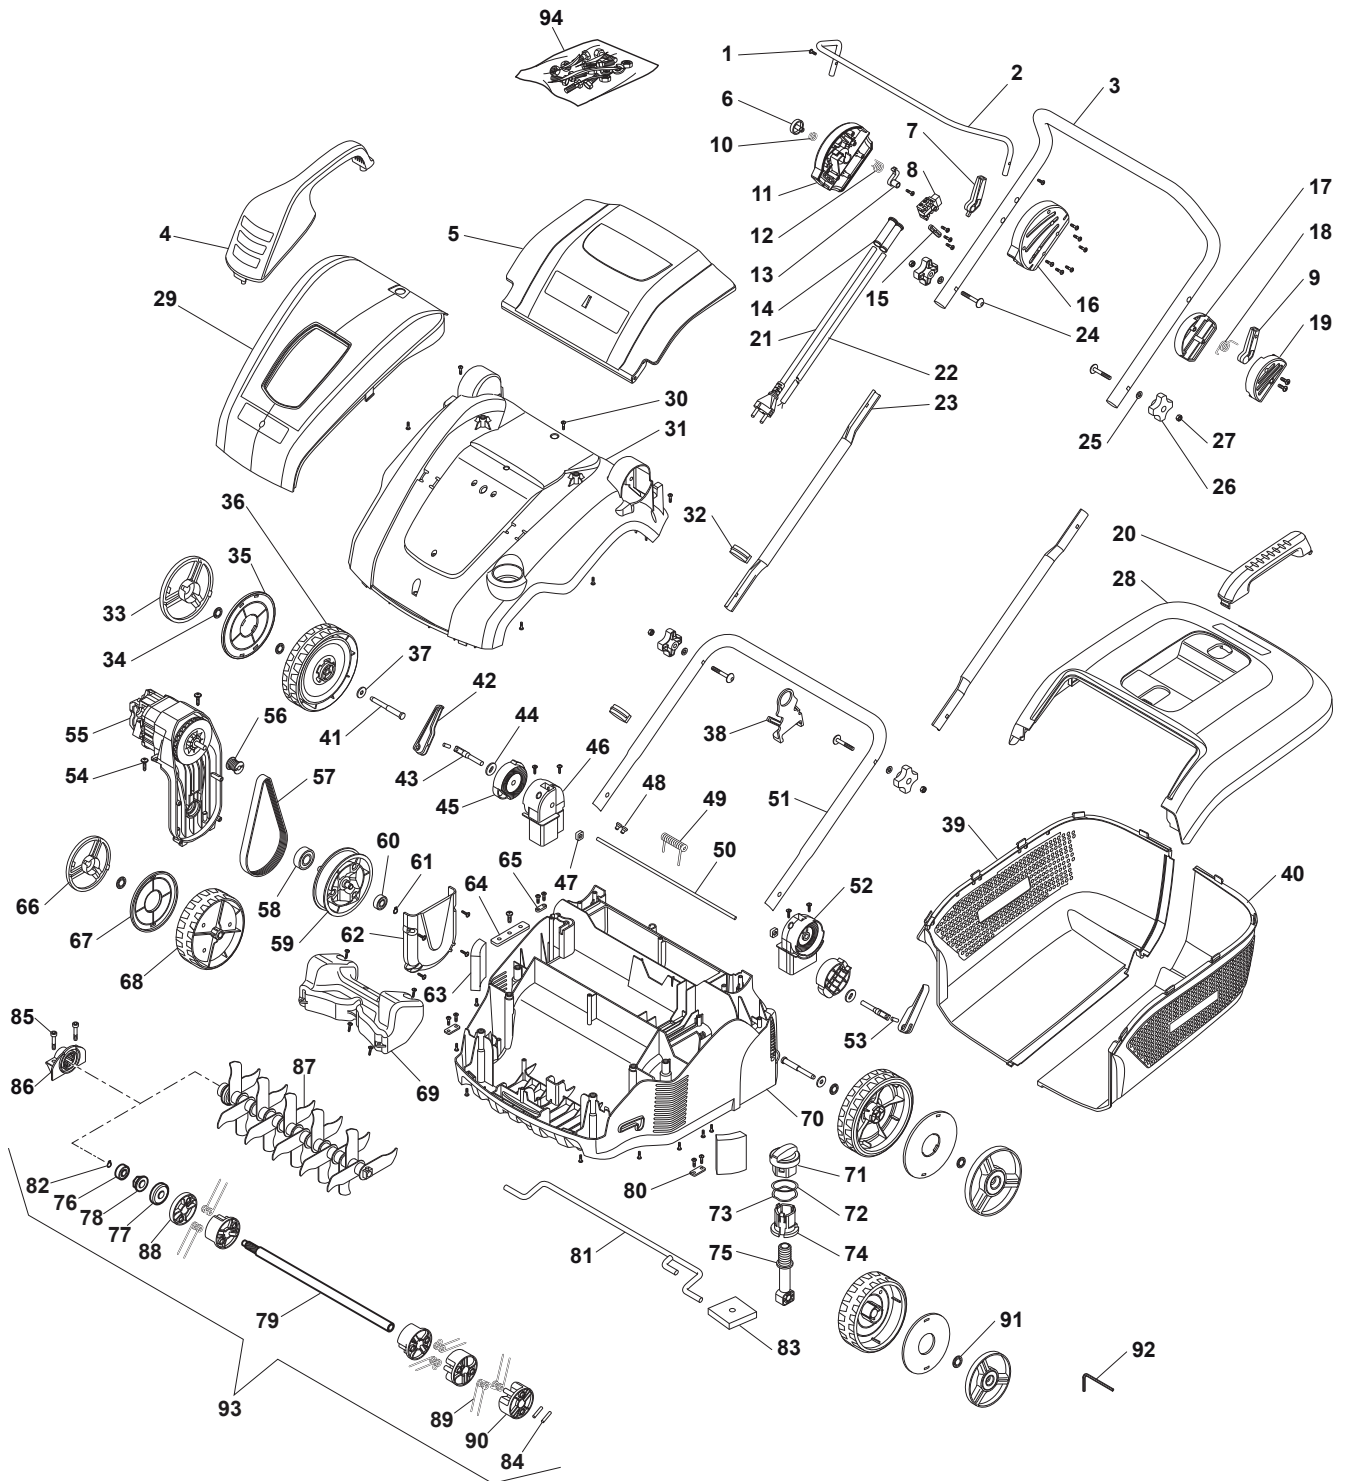

Utgåva Issue 18 - 2016		Scarifier			
Pos. Fig.	Antal Q.ty	Art nr Part No	Benämning	Description	Anmärkning Notes
1	2	112726388/0	Skruv	Screw	
2	1	118802917/0	Spak	Lever	
3	1	118802912/0	Styre-underdel	Handle, Upper Part	
4	1	118802951/0	Handle, Grey	Handle, Grey	
5	1	118802946/0	Lucka	Stone Guard	
6	1	118802653/0	Button	Button	
7	1	118802689/0	Brytare	Switch	
8	1	118802660/0	Right Bracket	Right Bracket	
9	1	118802659/0	Left Bracket	Left Bracket	
10	1	118802716/0	Fjäder	Spring	
11	1	118802658/0	Mikrobrytare	Micro switch, Right	
12	1	118802714/0	Fjäder	Spring	
13	1	118802655/0	Gasreglage	Throttle Lever	
14	1	118802663/0	Kabelhölje	Wire Sheath	
15	1	118802656/0	Double line block	Double line block	
16	1	118802657/0	Mikrobrytare	Micro switch, Left	
17	1	118802662/0	Right fulcrum	Right fulcrum	
18	1	118802715/0	Fjäder	Spring	
19	1	118802661/0	Left fulcrum	Left fulcrum	
20	1	118802919/0	Handle	Handle	
21	1	118802688/0	Cable	Cable	
22	1	118802687/0	Kabel	Electric Cable	
23	2	118802913/0	Styre-mellandel	Handle, Middle Part	
24	4	112689500/0	Skruv	Screw	
25	4	2312150	Bricka	Washer	
26	4	118802898/0	Handtag	Knob	
27	4	112292100/0	Mutter	Nut	
28	1	118802949/0	Grass-Box, Upper	Grass-Box, Upper	
29	1	118802950/0	Cover, Yellow	Cover, Yellow	
30	44	6981149	Skruv	Screw	
31	1	118802942/0	Kappa-gra	Cover, Grey	
32	2	118802664/0	Bärögla	Hook	
33	2	118802945/0	Hub cover	Hub cover	
34	6	118802908/0	Lasring	Ring	
35	2	118802649/0	Hjulskydd	Internal Wheel Protection	
36	2	118802650/0	Bakhjul Kpl	Rear Wheel	
37	2	122671651/0	Bricka	Washer	
38	1	118802652/0	Cable holder	Cable holder	
39	1	118802947/0	Grass-Box, R Lower	Grass-Box, R Lower	
40	1	118802948/0	Grass-Box, L Lower	Grass-Box, L Lower	
41	2	118802697/0	Rear axle	Rear axle	
42	2	118802921/0	Handtag	Knob	
43	2	118802693/0	Skruv	Screw	
44	2	118802700/0	Bricka	Washer	
45	2	118802920/0	Handle Joint	Handle Joint	
46	1	118802676/0	Sits Höger	Right Rotate Seat	
47	2	118804681/0	Mutter	Nut	
48	2	118801615/0	Kabelanslutning	Wire Connector	
49	1	118802645/0	Fjäder	Spring