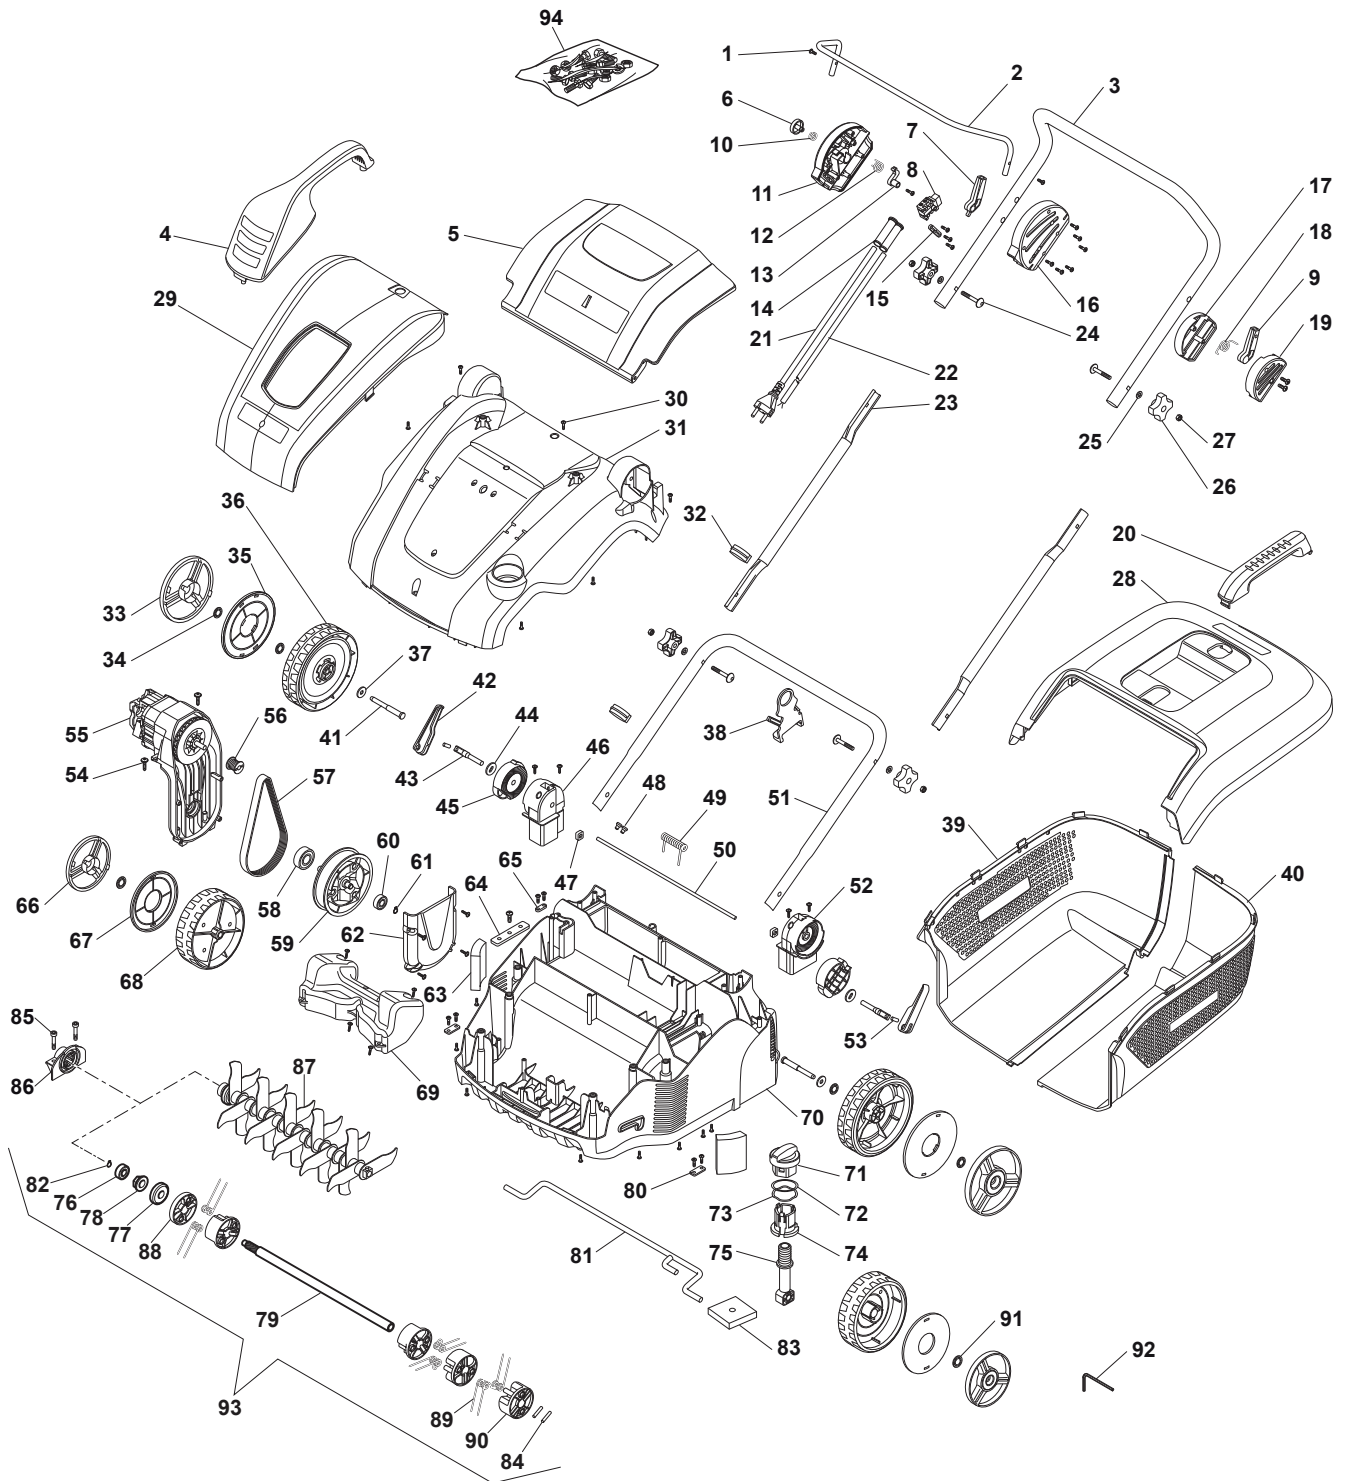

Utgåva Issue 18 - 2016		Scarifier			
Pos. Fig.	Antal Q.ty	Art nr Part No	Benämning	Description	Anmärkning Notes
50	1	118802643/0	Axel	Axle	
51	1	118802914/0	Styre-underdel	Handle, Lower Part	
52	1	118802678/0	Sits Vänster	Left Rotate Seat	
53	2	118802916/0	Stift	Pin	
54	3	118810099/0	Skruv	Screw	
55	1	118802683/0	Elmotor 1500W	Electric Motor 1500W	
56	1	118802712/0	Remskiva	Motor Pulley	
57	1	118802681/0	Drivrem	Belt	
58	1	118802907/0	Bearing	Bearing	
59	1	118802685/0	Pulley	Pulley	
60	1	3112230	Kullager	Ball Bearing	
61	1	3353020	Seegerring	Seeger Ring	
62	1	118802671/0	Engine Cover	Engine Cover	
63	2	118802691/0	Filter	Filter	
64	1	118802718/0	Fixing Plate	Fixing Plate	
66	2	118802944/0	Hub cover	Hub cover	
67	2	118802648/0	Hjulskydd	Internal Wheel Protection	
68	2	118802674/0	Framhjul	Front Wheel	
69	1	118802651/0	Balance Weigth	Balance Weigth	
70	1	118802941/0	Chassi-gra	Grey Deck	
71	1	118802943/0	Knopp	Knob	
72	1	118802701/0	Bricka	Washer	
73	1	118802699/0	Bricka	Washer	
74	1	118802673/0	Mutter	Nut	
75	1	118802672/0	Skruv	Screw	
76	1	118802906/0	Bearing	Bearing	
77	1	118802694/0	Bricka	Washer	
78	1	118802904/0	Mutter	Nut	
79	1	118802707/0	Axel	Axle	
80	2	118802708/0	Bricka	Washer	
81	1	118802698/0	Front Wheel Axle	Front Wheel Axle	
82	1	112000957/0	Lasring	Benzing Ring	
83	1	118802692/0	Filter	Filter	
84	2	112645706/0	Spännstift	Elastic Pin	
85	2	112689515/0	Skruv	Screw	
86	1	118802665/0	Bearing	Bearing	
87	1	118802686/0	Kniv	Blade	
88	1	118802675/0	Lock	Cover	
89	22	118802646/0	Fjäder	Spring	
90	11	118802680/0	Fixation Block	Fixation Block	
91	2	112604899/0	Starlock P6704 8 Fz	Crown Fastener	
92	1	118802709/0	Hex wrench	Hex wrench	
93	1	118810267/0	Mossrivaraxel Kpl	Rotor Scarifier Assy	
94	1	118810269/0	Skruvsats	Screws Pocket